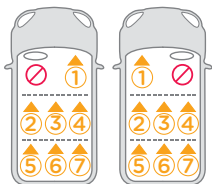

JoieTM
signature

i-Spin 360TM
child restraint

**check my fit
in your car**

car seat-to-vehicle fit guide
Fahrzeugkompatibilitätsliste
Liste des véhicules compatibles

i-Size vehicles are marked with 

If your vehicle is not listed in this manual or it is not marked with either a • or ✗ then please refer to your vehicle's handbook or contact the manufacturer for further information.